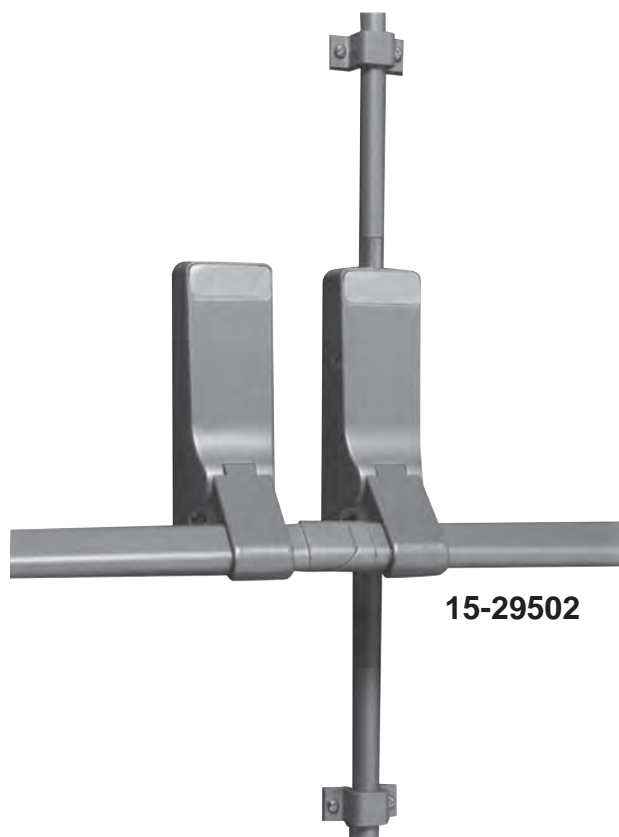

Panic Exit Devices

15-29401

15-29502

15-29603

15-30304

15-30206

08-25745 Automatic Flush Bolt

trend Panic Exit Devices Fixing Options

15-29401

15-29603

15-30304

15-29305

15-29401

15-29603

15-29401

15-30304