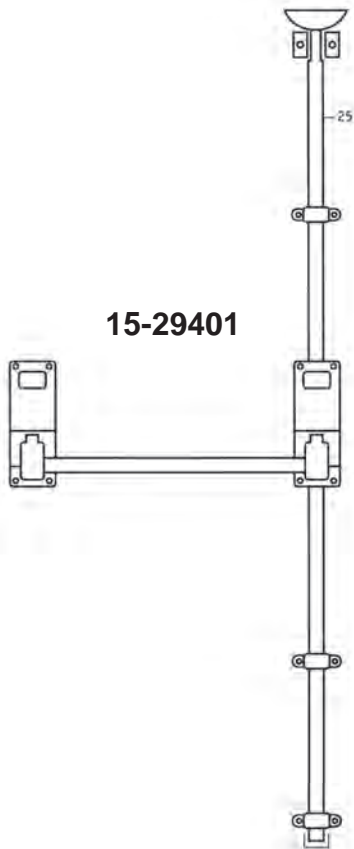

Panic Exit Devices

15-29401

15-29502

15-29603

15-30304

15-30206

08-25745 Automatic Flush Bolt

trend Panic Exit Devices Fixing Options

15-29401

15-29603

15-30304

15-29305

15-29401

15-29603

15-29401

15-30304

15-30304

15-29401

15-29502