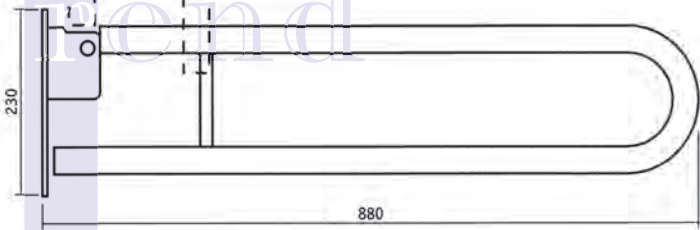

Indicating Bolts and Disabled Fittings

06-34602