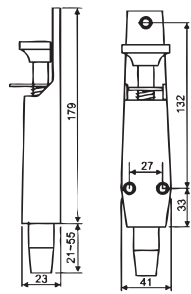

Door Stopper and Flush Pull

09-1007A