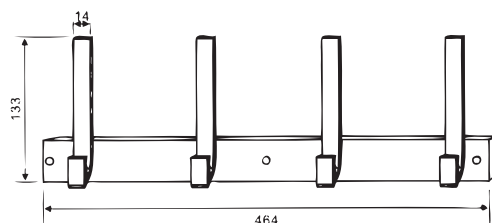

trend Architectural Hardware - Coat Hooks

11-50003