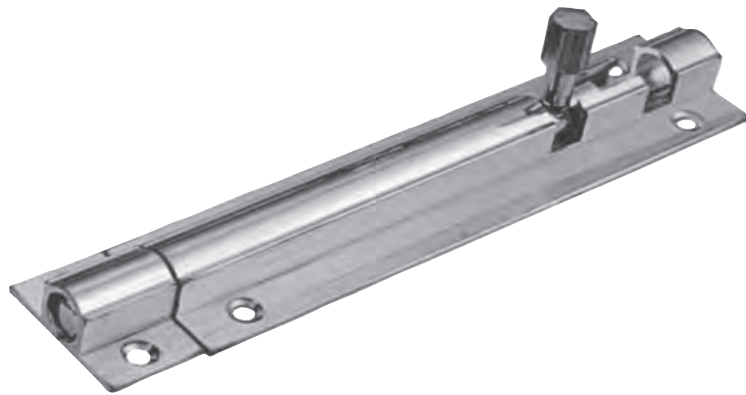

# trend Door Bolts

### Lever Action Flush bolts (SAA / Solid Brass):

Product Ref.	W x L	Finishes
08-19150	19x150mm	AS, PB, NP, PC
08-19200	19x200mm	AS, PB, NP, PC
08-19250	19x250mm	AS, PB, NP, PC
08-19300	19x300mm	AS, PB, NP, PC
08-19450	19x450mm	AS, PB, NP, PC
08-19600	19x600mm	AS, PB, NP, PC

### Lever Action Flush bolts (Stainless Steel):

Product Ref.	W x L	Finishes
08-25150	25x150mm	SS, PS
08-25200	25x200mm	SS, PS
08-25250	25x250mm	SS, PS
08-25300	25x300mm	SS, PS
08-25450	25x450mm	SS, PS
08-25600	25x600mm	SS, PS