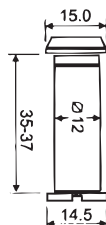

### Tower Bolts / Barrel Bolts (SAA / Solid Brass):

Product Ref.	W x L	Finishes
08-32150	32x150mm	AS, PB, NP, PC
08-32200	32x200mm	AS, PB, NP, PC
08-32250	32x250mm	AS, PB, NP, PC
08-32300	32x300mm	AS, PB, NP, PC
08-32450	32x450mm	AS, PB, NP, PC
08-32600	32x600mm	AS, PB, NP, PC

## Roller Catch

**02-60000**

**13-1502B**

## Door Viewers

**13-2000**

**13-1600**