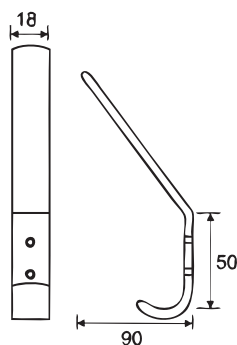

trend Architectural Hardware - Coat Hooks

11-50001