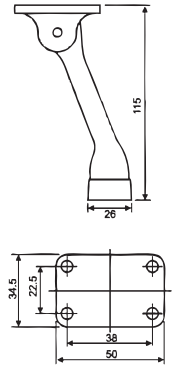

Door Stopper and Flush Pull

09-1008

Door Stopper