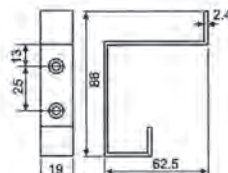

trend Architectural Hardware - Coat Hooks

11-50006