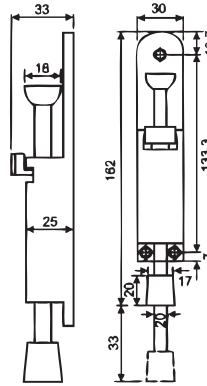

Door Stopper and Flush Pull

09-1007B

Door Stopper