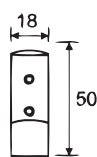

trend Architectural Hardware - Coat Hooks

11-50002