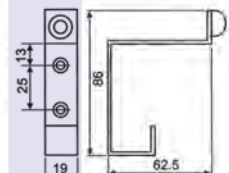

trend Architectural Hardware - Coat Hooks

11-50006B