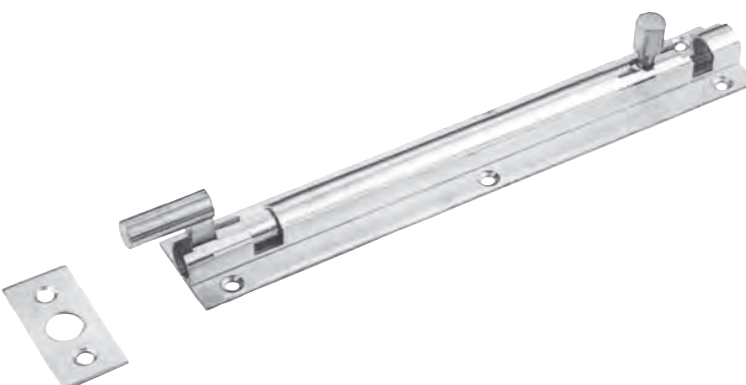

### Lever Action Flush bolts (SAA / Solid Brass):

Product Ref.	W x L	Finishes
08-19150	19x150mm	AS, PB, NP, PC
08-19200	19x200mm	AS, PB, NP, PC
08-19250	19x250mm	AS, PB, NP, PC
08-19300	19x300mm	AS, PB, NP, PC
08-19450	19x450mm	AS, PB, NP, PC
08-19600	19x600mm	AS, PB, NP, PC

### Lever Action Flush bolts (Stainless Steel):

Product Ref.	W x L	Finishes
08-25150	25x150mm	SS, PS
08-25200	25x200mm	SS, PS
08-25250	25x250mm	SS, PS
08-25300	25x300mm	SS, PS
08-25450	25x450mm	SS, PS
08-25600	25x600mm	SS, PS

### Tower Bolts / Barrel Bolts (SAA / Solid Brass):

Product Ref.	W x L	Finishes
08-32150	32x150mm	AS, PB, NP, PC
08-32200	32x200mm	AS, PB, NP, PC
08-32250	32x250mm	AS, PB, NP, PC
08-32300	32x300mm	AS, PB, NP, PC
08-32450	32x450mm	AS, PB, NP, PC
08-32600	32x600mm	AS, PB, NP, PC